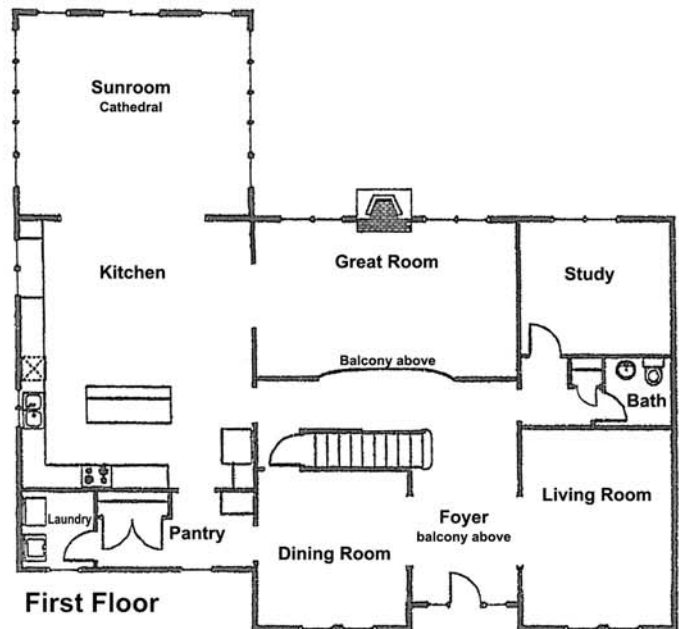

“The Alexandra”
 4000 +/- square feet

Second Floor

First Floor

Custom Built Homes by
Peterson Development
 Marked Exclusive by
 RE/MAX Prestige Realty, Ed Bisson.

Please Note: This brochure is for illustrative purposes only and is not a legal contract. Artist's rendering may depict models that include optional features and vary from the actual construction detail.