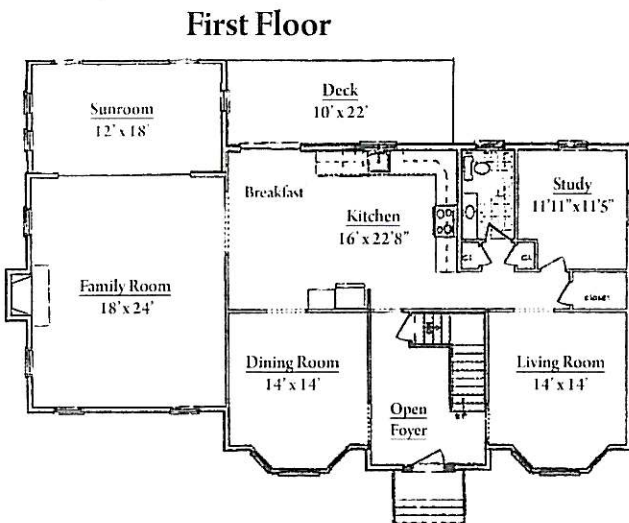

# "Modified Cole"

3672 +/- Square Feet

Custom Built Homes by  
**Peterson Development**  
Marked Exclusive by  
RE/MAX Prestige Realty, Ed Bisson.

Please Note: This brochure is for illustrative purposes only and is not a legal contract. Artist's rendering may depict models that include optional features and vary from the actual construction detail.