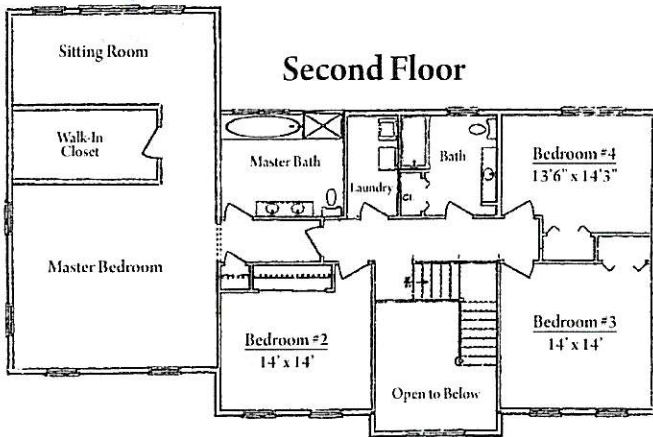

# "Modified Cole"

3672 +/- Square Feet

Custom Built Homes by  
**Peterson Development**  
Marked Exclusive by  
RE/MAX Prestige Realty, Ed Bisson.

Please Note: This brochure is for illustrative purposes only and is not a legal contract. Artist's rendering may depict models that include optional features and vary from the actual construction detail.